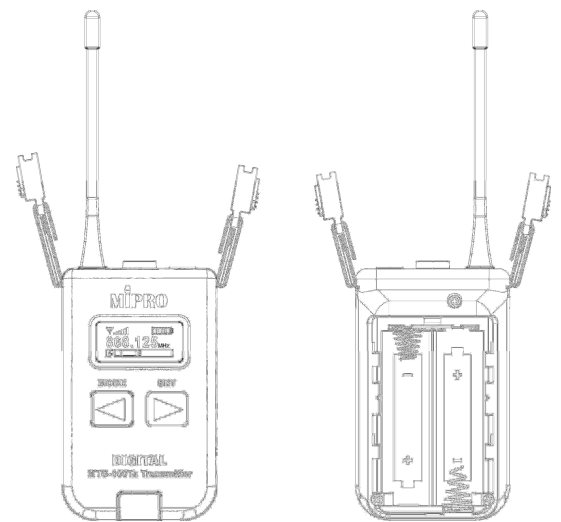

Disposable battery system comprises of MTG-100Ra receiver and MTG-100Ta transmitter. 2 AA batteries are used for convenient personal usage.

This system is ideal for small to large, indoor or outdoor applications for guides, interpreters or presenters to communicate effectively to a group of people, rejecting irritating surrounding noise.

Receivers

MTG-100Ra	Digital Portable Transmitter
-----------	------------------------------

Accessories

MM-10	Mini-gooseneck Microphone
MM-202P	Mini-gooseneck Microphone
MU-23P	Headworn Microphone
MU-53HNP	Headworn Microphone
MU-101P	Headworn Microphone

Technical Specifications

Frequency Range	CEPT/EU: 863~865 MHz / USA: 926~928 MHz
Oscillation Mode	PLL Synthesized
Preset Channels	16
Switching Bandwidth	2MHz
Channel Grid	125 kHz
RF Output Power	< 10mW (Low/Mid/High, switchable)
Operating Range	Up to 100 meters / 330 feet (line-of-sight)
Frequency Response	50Hz~10kHz
Power Supply	2xAA batteries
Operating Time	> 12 hours
Automatic Shut-off Time	6 hours
Dimensions	45(W)x84(H)x28(D)mm / 1.8(W)x3.3(H)x1.1(D)"
Weight	Approx. 72g / 2.5oz (excluding batteries)