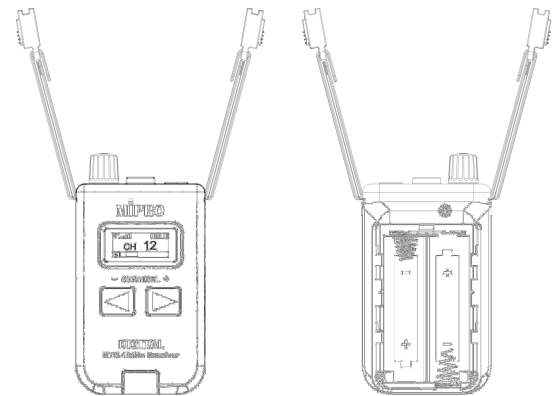

Transmitters

MTG-100Ta	Digital Portable Transmitter
------------------	------------------------------

Accessories

E-5S	Single-sided Earphone
E-10S	Stereo Earphones
E-20S	Stereo Earphones

Technical Specifications

Frequency Range	CEPT/EU: 863~865 MHz / USA: 926~928 MHz
Oscillation Mode	PLL Synthesized
Preset Channels	16
Switching Bandwidth	2MHz
Channel Grid	125 kHz
Sensitivity	Approx. -90dBm
Operating Range	Up to 100 meters / 330 feet (line-of-sight)
Frequency Response	50Hz~10kHz
Power Supply	2xAA batteries
Operating Time	>12 hours
Automatic Shut-off Time	6 hours
Dimensions	45(W)x84(H)x28(D)mm / 1.8(W)x3.3(H)x1.1(D)"
Weight	Approx. 72g / 2.5oz (excluding batteries)